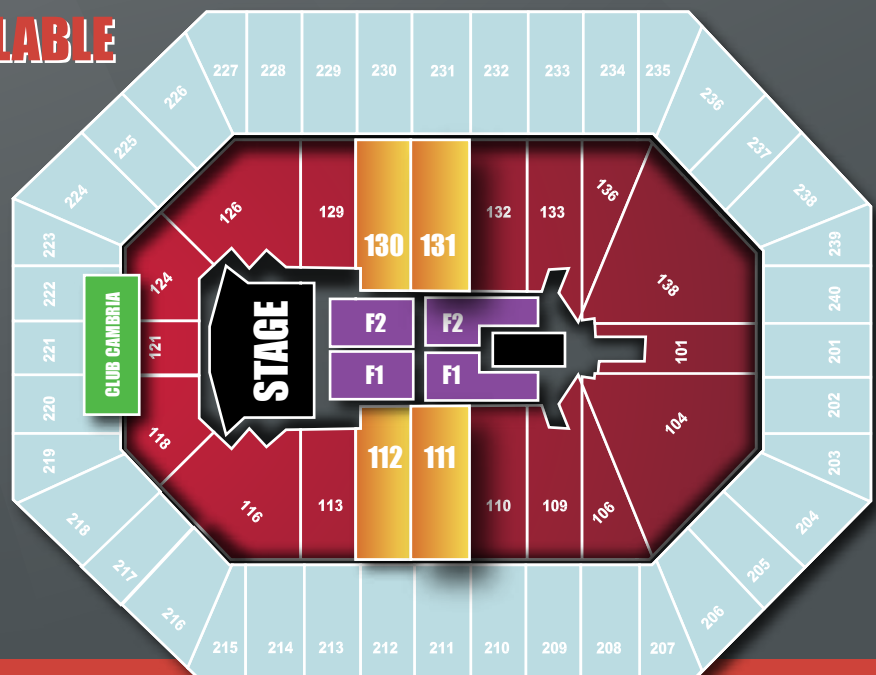

your
EXCLUSIVE
access™

select

LIVE 360

Introducing the **NEW Your Exclusive Access (YEA)** **“Select Series” at Target Center!**

A NEW Concert Series Seat Package that is tailored JUST FOR YOU! This unique program allows YOU to customize your concert "experience" by choosing only those shows YOU want to see throughout the year!

YEA “Select Series” Member Benefits Include:

- Ability to purchase four (4) Floor or Lower Level Seats in PREMIUM locations to concert events of YOUR choice, even SOLD OUT shows, over an entire 12-month time period.
 - Seats offered prior to going on sale to the general public, no lines, no waiting, no ticket surcharges!
- Access to a PRIVATE Club area on the executive suite level – Club Cambria – with a private bar, wait staff service, and complimentary hors d’oeuvres (for most events) for those shows YOU have selected to attend.
- Convenient and Complimentary Valet Parking right next to the Arena!
- Convenient ticket delivery, personalized service, and YEA Member website
- Advance notice of upcoming concerts, day-of-show information, and more.

YEA “Select Series” Members will be enjoying the concerts of THEIR choice from the following locations:

 **YEA Lower Level Seats**

 **YEA Floor Seats**

For More Details contact:

Tim Wegscheid • 612.803.2223 • timwepscheid@live-360.com